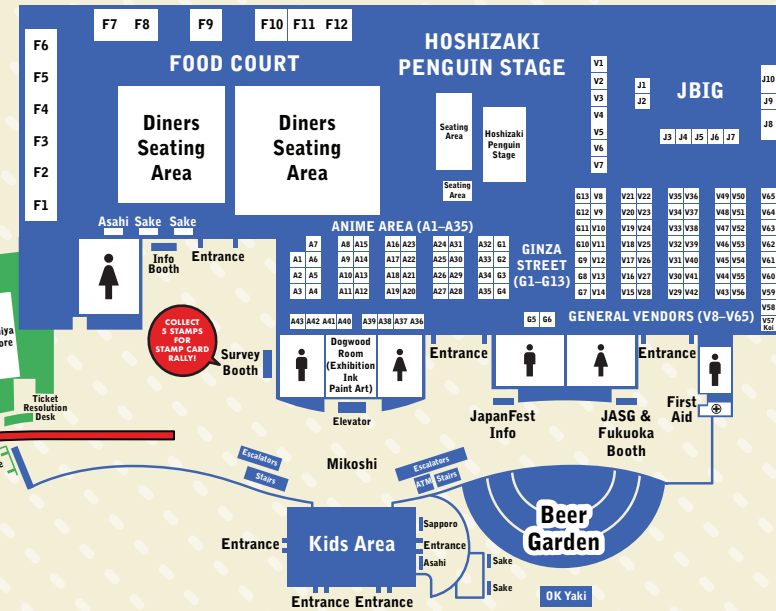

UPPER LEVEL TAIKEN (EXPERIENCE AREA)

UPPER LEVEL TAIKEN (EXPERIENCE AREA)

- T1 – T3 Consulate General of Japan in Atlanta
- T4 – T6 Origami and Japanese Toy Exhibit
- T7 – T8 Shamisen Experience
- T9 – T10 Candy Sculptures – Candy 5
- T11 Hands-on Koto Experience (Saturday 1 – 4 PM)
- T12 – T14 Make Your Own Bonsai – Atlanta Bonsai Society
- T15 – T16 Pottery Painting – I Go Tokyo

FOOD VENDORS

1. F1 Waraku
   - F2 Sushi Yoko
   - F3 Musubee
   - F4 Umaido
   - F5 – F6 Wagaya
   - F7 Beards Papa's
   - F8 Kani House
   - F9 Sweet Hut
   - F10 Gohan Market
   - F11 Mochinut
   - F12 BobaMocha
2. Beer Bar Asahi Beer
   Beer Garden Asahi Beer
   Beer Garden Sapporo Beer
   Sake Bar S1 Wine of Japan Import, Inc.
   Sake Bar S2 Wismettac Asian Foods, Inc.
   Beer Garden OK Yaki
   Beer Garden Sake Story
   Food Truck Bento Bus
   Food Truck Gekko Food Truck

SPONSORS & GRANTORS BOOTHS

1. S1 – S2 Verizon
   - S3 Explore Gwinnett
   - S4 Affac
   - S5 – S6 Honda
2. P2 Okinawa Kenjinkai
   - P3 International Charter Academy of Georgia
   - P4 Onoe Ryu Dance Enterprises
   - P6 Atlanta Onoe Ryu School of Dance
   - P7 Georgia Sumo Club
   - P8 Georgia Kyudo Renmei / Fuji Kyudo Study
   - P9 Shotokan Karatedo Yajima Dojo
   - P10 Atlanta Yajima Chiropractic
   - P11 – P12 Atlanta Bujinkan
   - P13 – P14 Atlanta Kendo Kai

ANIME VENDORS

- A1 – A3 Tokyo Sky
- A4 – A5 Anime Crew LLC
- A6 – A7 Universal Entertainment Home of Pop Culture
- A8 – A9 Cosplay Moomoo
- A10 HiBo Design
- A11 JPUSA Enterprises LLC
- A12 Boundless Manga
- A13 – A15 Anime Remix LLC
- A16 – A18 168 Dragon Trading Inc
- A20 – A22 Anime Dork
- A25 – A27 Bestanimeshop
- A28 – A30 Closet Geek LLC
- A31 Con Crew Studio
- A32 – A33 Pica Pica Atlanta, Inc

- A34 – A35 Momocon
- A36 – A38 Galactic Quest
- A40 – A42 Plastic Empire

J-BIG – JAPANESE BUSINESSES IN GEORGIA

- J1 JBiG Main Booth
- J2 Yanmar America Corp
- J3 YKK Corporation of America
- J4 TDK Components, USA, Inc.
- J5 AdvancedMD Aesthetics of Atlanta
- J6 Murata Electronics
- J7 Hitachi Astemo Americas, Inc.
- J8 Mizuno USA, Inc.
- J9 TOTO USA, Inc.
- J10 Kubota Manufacturing of America

GINZA-DORI – GINZA FESTIVAL STREET

- G1 Kakigori-Ya
- G2 – G4 Kingyo Sukui
- G5 – G6 Omikuji
- G7 – G8 Wafu Komono
- G9 – G10 Dagashiya
- G11 – G12 Wanage

GENERAL VENDORS

- V1 – V2 Kimono USA
- V3 Ya's For Y'all
- V4 – V5 Wolfhome Adventuring Outfitters
- V6 – V7 Tomato2
- V8 – V9 Edgework's Imports Inc
- V10 – V11 Cottage Garden Teas LLC
- V12 – V14 Far East Emporium
- V15 – V17 Anime Gift
- V18 Tomato Japanese Grocery 1
- V19 Geeky Bits