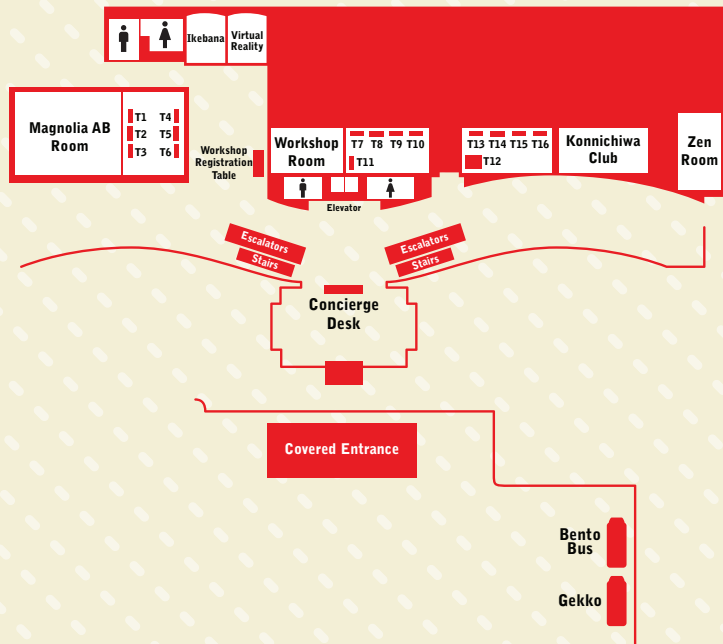

Made possible in part by

Georgia Council on Arts gwinnett creativity fund NATIONAL ENDOWMENT FOR THE ARTS Family Family

Schedules Subject to Change

UPPER LEVEL TAIKEN (EXPERIENCE AREA)

UPPER LEVEL TAIKEN (EXPERIENCE AREA)